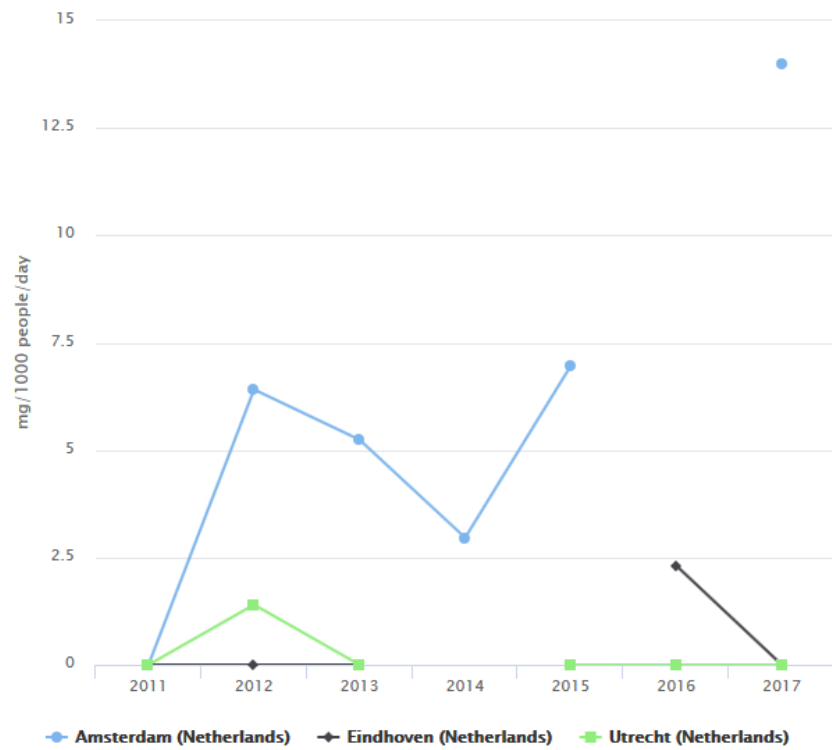

Compare sites

Daily trends

Yearly trends

Means:

Daily

Weekday

Weekend

### Amphetamine: yearly trends, overall mean

Compare sites

Daily trends

Yearly trends

Means:

Daily

Weekday

Weekend

### Methamphetamine: yearly trends, overall mean

Select something to visualise:

Compare sites

Daily trends

Yearly trends

Means:

Daily

Weekday