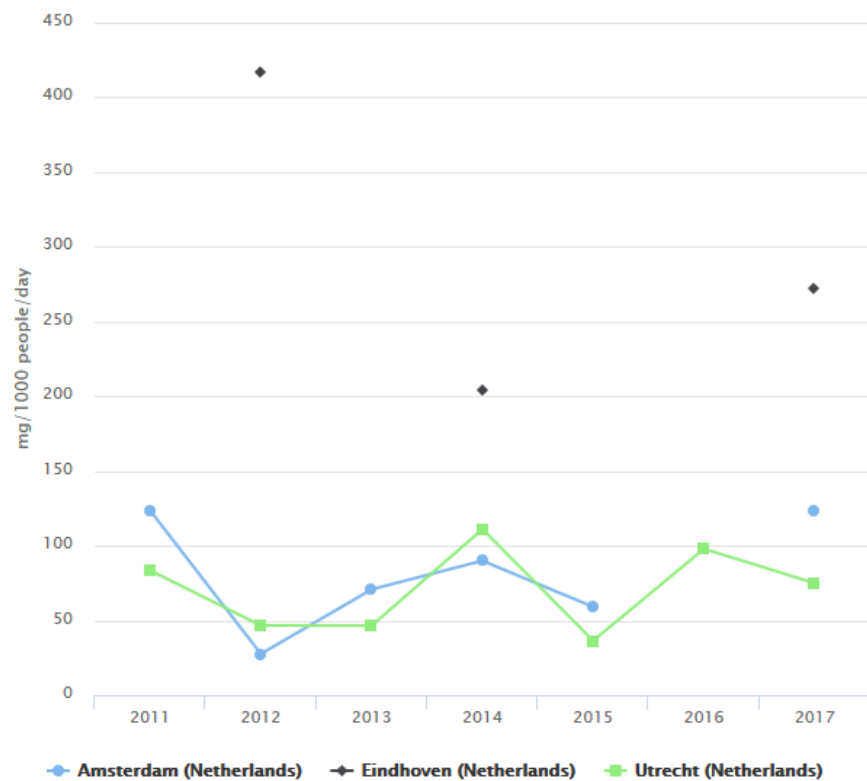

Compare sites

Daily trends

Yearly trends

Means:

Daily

Weekday

Weekend

Cocaine: yearly trends, overall mean

Compare sites

Daily trends

Yearly trends

Means:

Daily

Weekday

Weekend

### Amphetamine: yearly trends, overall mean

Compare sites

Daily trends

Yearly trends

Means:

Daily

Weekday

Weekend

### Methamphetamine: yearly trends, overall mean

Select something to visualise:

Compare sites

Daily trends

Yearly trends

Means:

Daily

Weekday