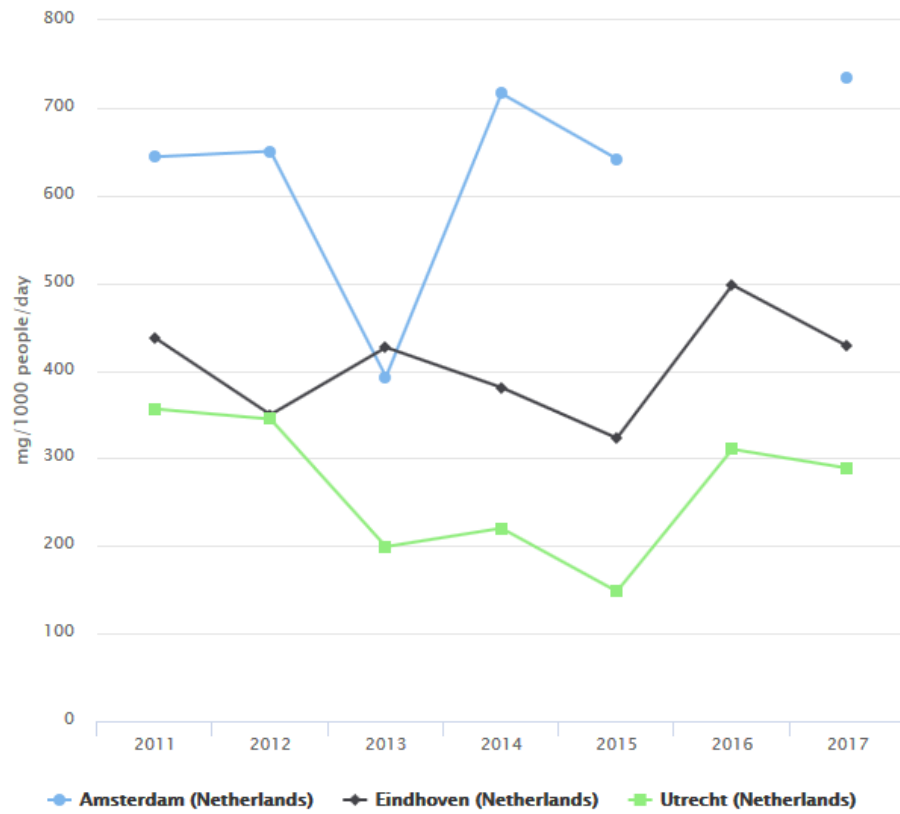

Compare sites

Daily trends

Yearly trends

Means:

Daily

Weekday

Weekend

Cocaine: yearly trends, overall mean

Compare sites

Daily trends

Yearly trends

Means:

Daily

Weekday

Weekend

### Amphetamine: yearly trends, overall mean

Compare sites

Daily trends

Yearly trends

Means:

Daily

Weekday

Weekend